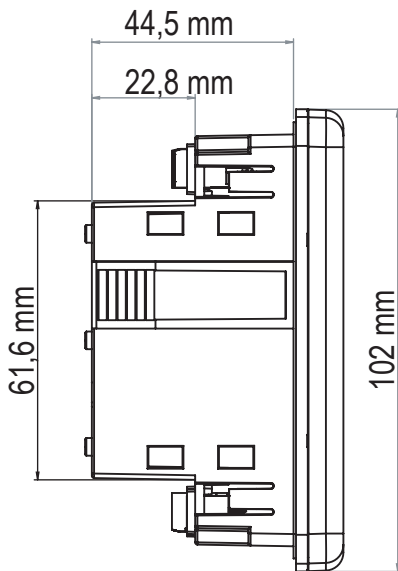

### Slim Design

Only 45mm depth

### High Measuring Accuracy

High Measuring Accuracy measurement  
for all parameters

### Effective Alarm Management

Flexible alarm configurations  
and Alarm Contacts outputs

	EMM-04	EMM-04S	EMM-04CS
<b>ENCLOSURE</b>			
Dimensions	96x96x44,5 mm		
Protection Class	IP20		
Display	3x4 LED Display		
<b>MASUREMENT</b>			
<b>Voltage</b>			
Measurement Range	Up to 300 VAC(VLN) /480 VAC(VLL)		
Accuracy	%0,5		
<b>CURRENT</b>			
Measurement Range	0,05-5,5 A		
Accuracy	%0,5		
<b>SUPPLY</b>			
Operating Voltage	100-270 VAC (-15%+10%)		
Operating Frequency	50-60 Hz		
<b>OUTPUT STRUCTURE</b>			
Run Hour Meter	√		
Total Run Hour Meter	√		
Contact Output (Optional)	X		2x (5A 250 VAC/ 1250VA)
<b>COMMUNICATION</b>			
Communication Protocol	X	RS-485 Modbus RTU	RS-485 Modbus RTU
<b>AMBIENT CONDITIONS</b>			
Operating Temperature	-20+70°C		
Storing Temperature	-30+80°C		
Max Humidity	%95		
IP Protection	IP 20		
<b>STANDARTS</b>			
	EN 61326,61000-6-4,61000-6-2 emc EN 61010-1 Safety EN 60529 Mechanical EN 60068-2-1,60068-2-2 ,60068-2-30 Environmental		
<b>CONNECTIONS</b>			
Mounting	Front Panel Mounting		
Connection terminals	Screw Terminal with Socket		
Connection types	3P3W, 3P4W, Aron, 3P3W(B), 3P4W(B)		