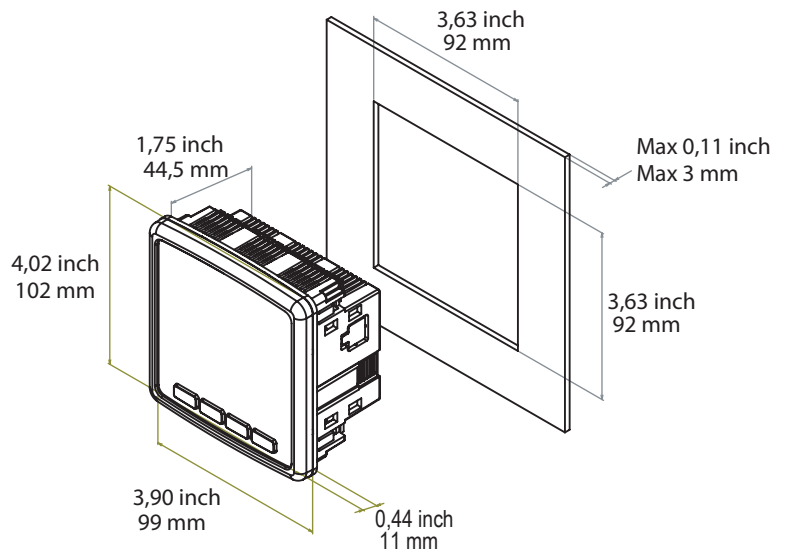

### Effective Alarm Management

Flexible alarm configurations  
and Alarm Contacts outputs

	EMM-04	EMM-04S	EMM-04CS
<b>ENCLOSURE</b>			
Dimensions	96x96x44,5 mm		
Protection Class	IP20		
Display	3x4 LED Display		
<b>MASUREMENT</b>			
<b>Voltage</b>			
Measurement Range	Up to 300 VAC(VLN) /480 VAC(VLL)		
Accuracy	%0,5		
<b>CURRENT</b>			
Measurement Range	0,05-5,5 A		
Accuracy	%0,5		
<b>SUPPLY</b>			
Operating Voltage	100-270 VAC (-15%+10%)		
Operating Frequency	50-60 Hz		
<b>OUTPUT STRUCTURE</b>			
Run Hour Meter	√		
Total Run Hour Meter	√		
Contact Output (Optional)	X		2x (5A 250 VAC/ 1250VA)
<b>COMMUNICATION</b>			
Communication Protocol	X	RS-485 Modbus RTU	RS-485 Modbus RTU
<b>AMBIENT CONDITIONS</b>			
Operating Temperature	-20+70°C		
Storing Temperature	-30+80°C		
Max Humidity	%95		
IP Protection	IP 20		
<b>STANDARTS</b>			
	EN 61326,61000-6-4,61000-6-2 emc EN 61010-1 Safety EN 60529 Mechanical EN 60068-2-1,60068-2-2 ,60068-2-30 Environmental		
<b>CONNECTIONS</b>			
Mounting	Front Panel Mounting		
Connection terminals	Screw Terminal with Socket		
Connection types	3P3W, 3P4W, Aron, 3P3W(B), 3P4W(B)		